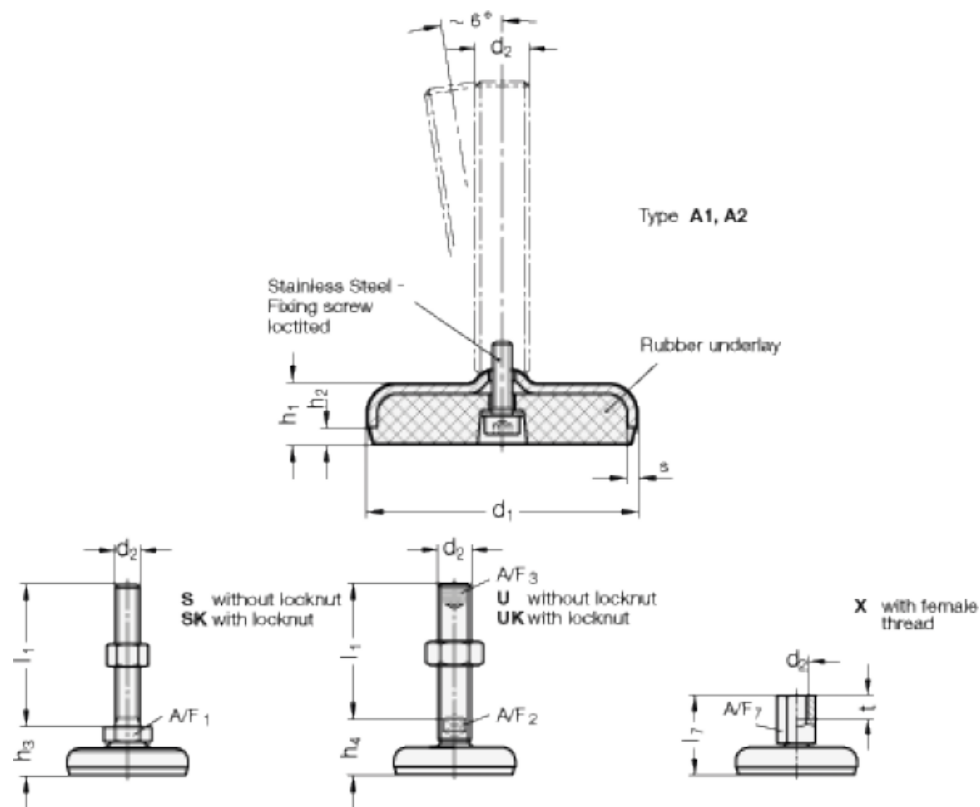

Article number: 2030100M24125A1UK

Description: E+G levelling foot
GN 30-100-M24-125-A1-UK

Note: UK With nut, Hexagon socket at the top, Wrench flat at the bottom

Measures

A/F2 = 19

A/F3 = 12

d1 = 100

d2 = M24

h1 = 20

h2 = 6

h4 = 38

l1 = 125

s = 3